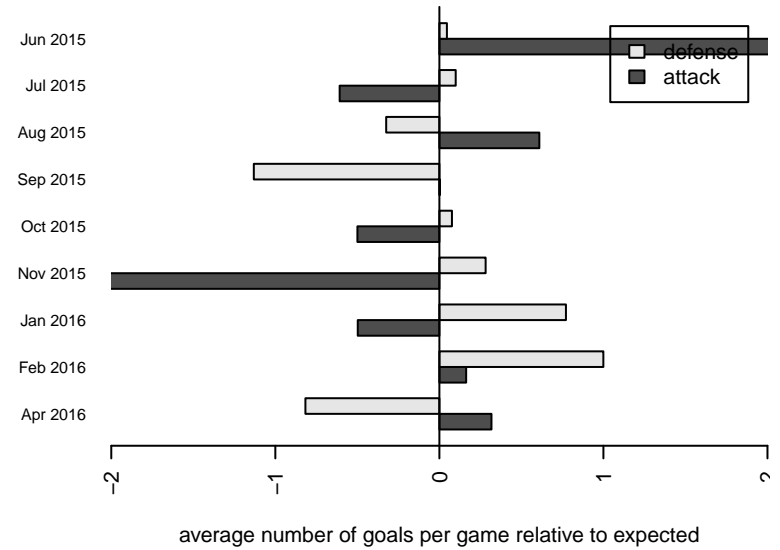

Performance relative to 13 month average