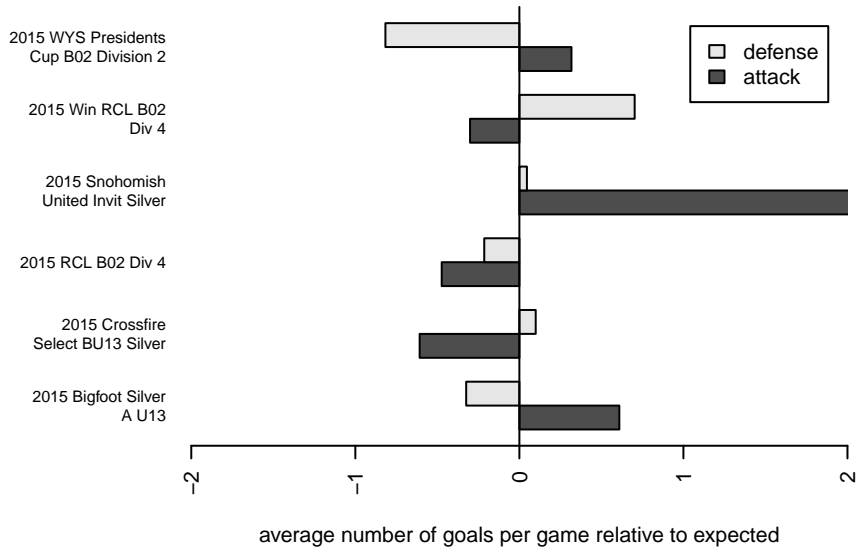

Performance relative to 13 month average