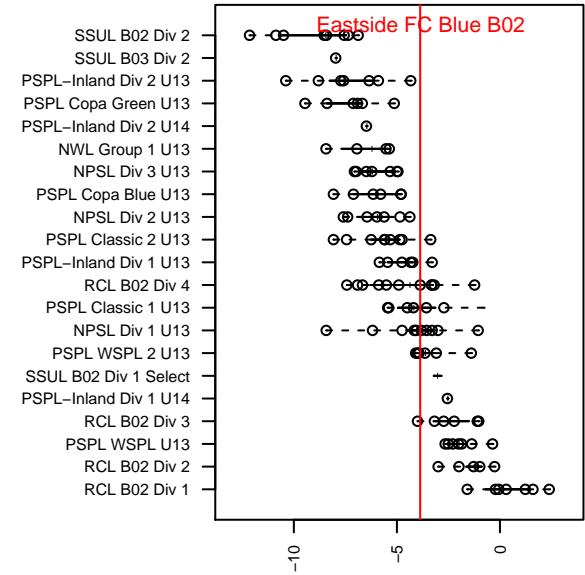

**attack and defense rating
relative to others at age
and all opponents in last 13 months**