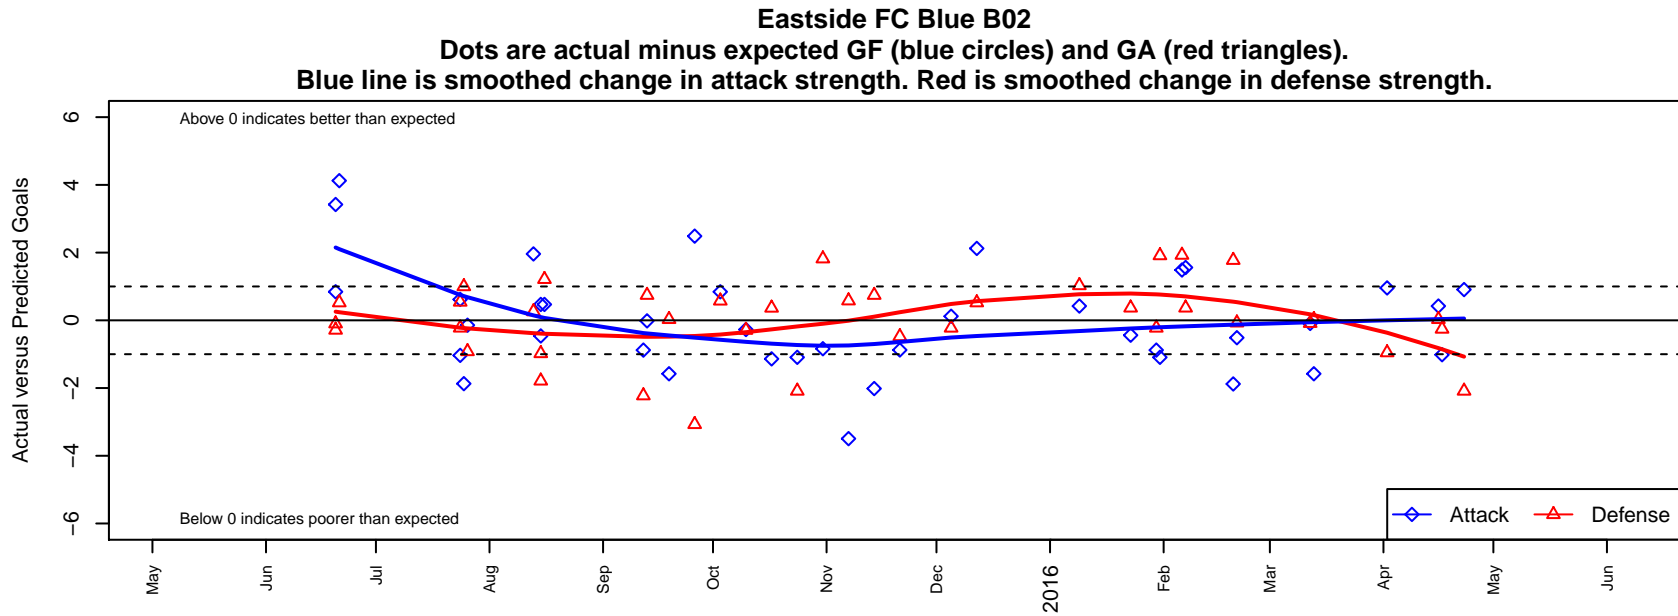

**attack and defense variance (black dot)
relative to other teams
and top 10 in region**

**attack and defense rating
relative to others at age
and all opponents in last 13 months**

Eastside FC Blue B02

Eastside FC
Preston, WA
B02 total strength=862
attack=1.43 defense=1.07
fall league = RCL B02 Div 4
spr league = Win RCL B02 Div 4

alt names used:
EASTSIDE FC BU13 B02
Eastside FC B02 Blue
EASTSIDE FC BU13B02 ()
Eastside FC B02 Blue C
Eastside FC B02 Blue C
Eastside FC B02 Blue C

Venues played:
2015 Snohomish United Invt Silver
2015 Crossfire Select BU13 Silver
2015 Bigfoot Silver A U13
2015 RCL B02 Div 4
2015 Win RCL B02 Div 4
2015 WYS Presidents Cup B02 Division 2